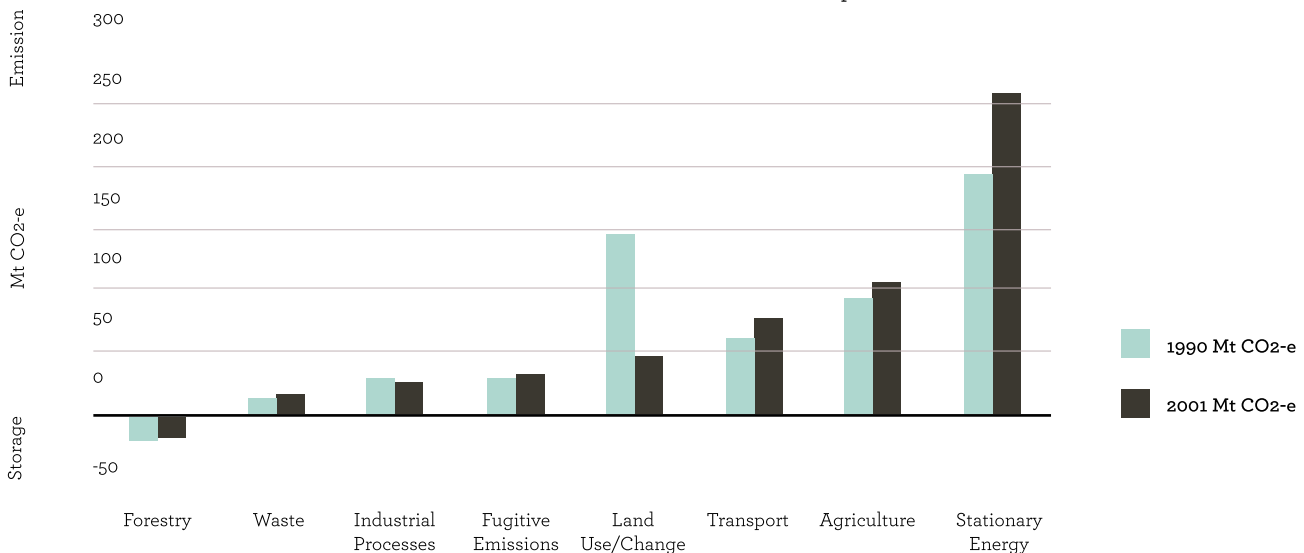

Greenhouse gas emissions include three gases: carbon dioxide, methane and nitrous oxide that are usually combined for reporting and called carbon dioxide equivalents.

Australia's National Greenhouse Gas Inventory estimated Australia's emissions for 2001 as a total of 542.6 million tonnes of carbon dioxide equivalent. Emissions from stationary energy (including electricity generation) accounted for 259.5 million tonnes, road transport (cars and trucks) made up 88% of the 77.2 million tonnes emitted by the transport sector. Cars and station wagons emitted 44.4 million tonnes of greenhouse gases.

Emissions from land use, land use change and forestry have dropped significantly since 1990, falling from 120.4 to 25.8 million tonnes of carbon dioxide equivalent. This is due to growth in the nation's plantation estate and significant reduction in land clearing.

Growth of managed forests and plantations provided a greenhouse sink of 79.1 Mt in 2001, more than offsetting the 56.5 Mt emissions from harvesting and collecting fuel wood. No other industry sector in the National Greenhouse Gas Inventory acts as a positive carbon sink.

Source

Australian Green House Office, National Greenhouse Gas Inventory 2000

tasmaniantimber.com.au

ORIGINAL

TASMANIAN
TIMBER™